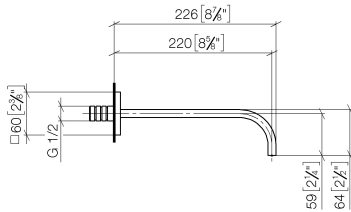

**MEM Bath spout for wall mounting - Brushed Durabron (23kt Gold)**

MEM

13 801 782

- 220mm projection
- rectangular, air-enriched flow
- rosette 60 x 60 mm
- hole diameter 37 mm
- 1/2" connection
- max. flow 38.5 l/min at 3 bar flow pressure
- WRAS 2203039

**Recommended miscellaneous**

- Concealed wall elbow -** 35 085 970 90
- max. recess depth 163 mm
  - min. recess depth 90 mm

13 801 782

mm [inches]

Flow rate chart

Certificates

WRAS\_2203039.

13 801 782

### Spare parts list

No.	Item Number	Name	Quantity used	Delivery time
1	09 14 10 111 90	seal	1	2
2	90 27 78 035 00-28	rosette	1	20
3	04 28 22 290 00-28	spout	1	20