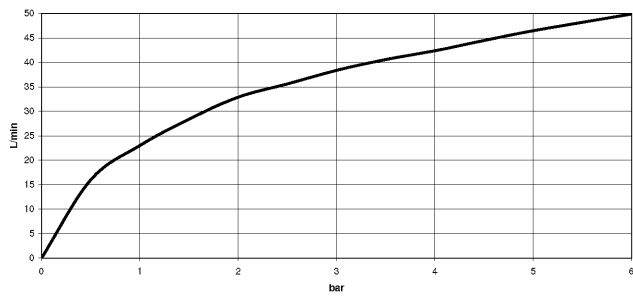

**Recommended miscellaneous**

- Concealed wall elbow -** 35 085 970 90
- max. recess depth 163 mm
  - min. recess depth 90 mm

13 801 782

mm [inches]

Flow rate chart

Certificates

WRAS\_2203039.

13 801 782

### Spare parts list

No.	Item Number	Name	Quantity used	Delivery time
1	09 14 10 111 90	seal	1	2
2	90 27 78 035 00-28	rosette	1	20
3	04 28 22 290 00-28	spout	1	20