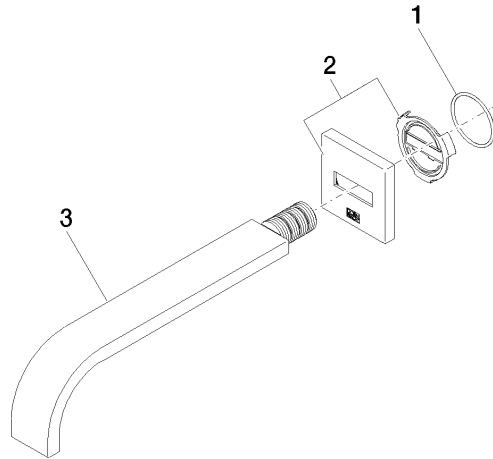

**MEM Bath spout for wall mounting - Brushed Durabron (23kt Gold)**

MEM

13 801 782

- 220mm projection
- rectangular, air-enriched flow
- rosette 60 x 60 mm
- hole diameter 37 mm
- 1/2" connection
- max. flow 38.5 l/min at 3 bar flow pressure
- WRAS 2203039

**Recommended miscellaneous**

- Concealed wall elbow -** 35 085 970 90
- max. recess depth 163 mm
  - min. recess depth 90 mm

13 801 782

mm [inches]

Flow rate chart

Certificates

WRAS\_2203039.

13 801 782

### Spare parts list

No.	Item Number	Name	Quantity used	Delivery time
1	09 14 10 111 90	seal	1	2
2	90 27 78 035 00-28	rosette	1	20
3	04 28 22 290 00-28	spout	1	20